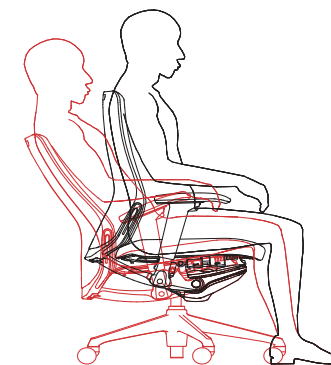

OUTSIDE FOOTPRINT DIMENSIONS
LOD98 W25*D27*H50.5
LOD95 W25*D27*H43.5

Actual Dimensions Can Vary Slightly

Structural Lumbar Support

Lower, well defined lumbar support positions the back for proper posture.

Chair Back Design

The back design provides lower back support with a relaxed and comfortable upper contour.

Smooth Up and Down Height Adjustment

Class 4, high quality pneumatic lift adjusts to the individual's preferred seat height.

Synchronized Movement

The seat and back recline is synchronized, with tension adjustment, providing a smooth, comfortable ride.